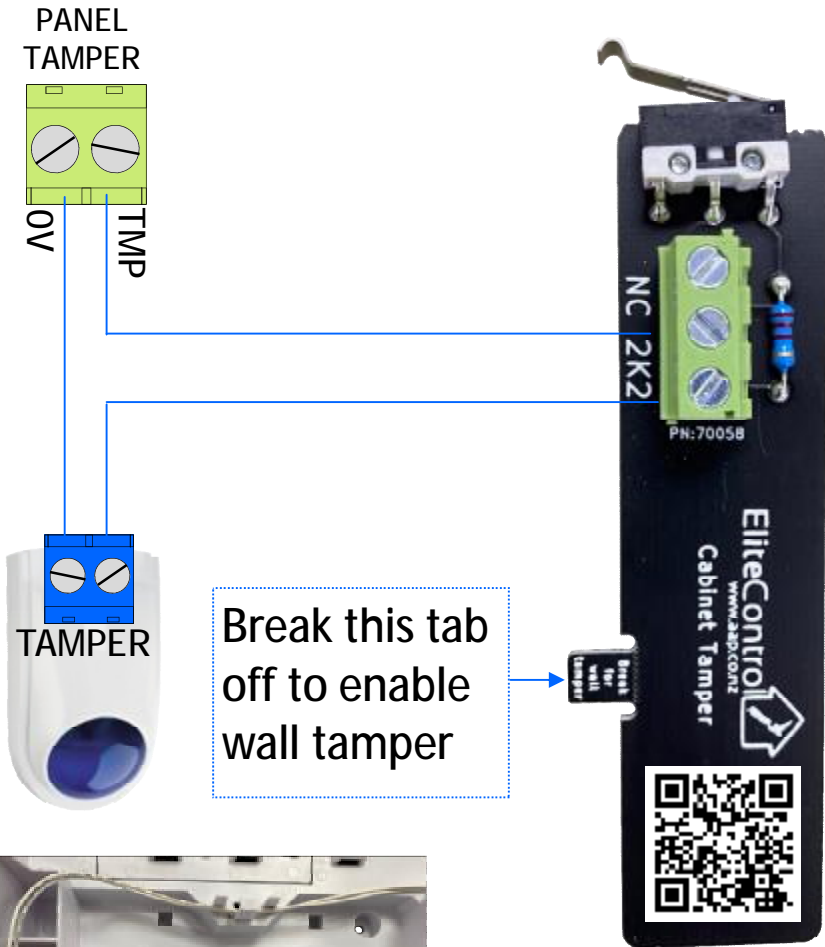

# EC-TAMPER P

## Tamper Switch for EC-CAB

EliteControl