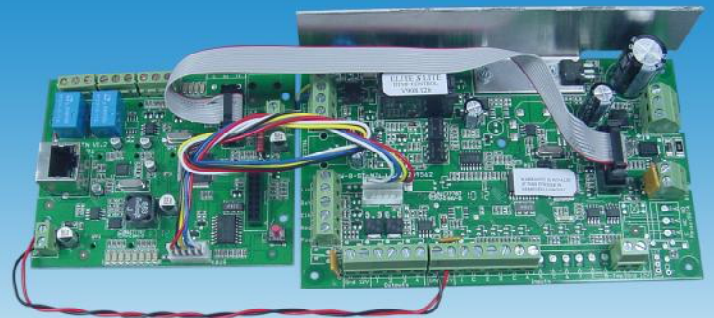

Proudly Designed and Manufactured in NZ