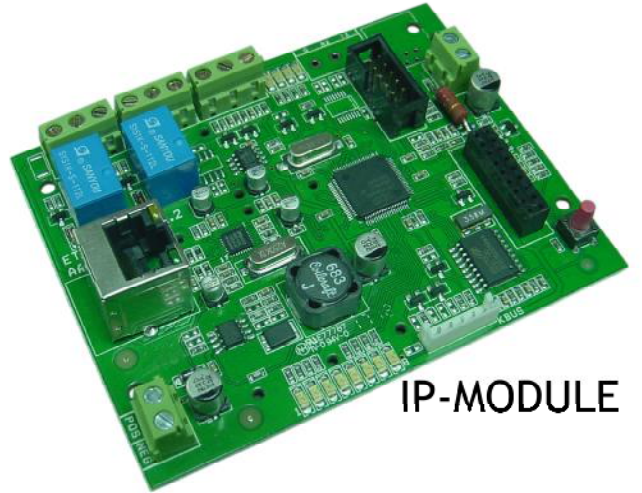

# The future is here!

“Fibre to the Door” is rolling out nationwide. High speed internet is here now! Unleash the full potential of your Elite-S with the exciting new IP-Module. Using the Arrowhead IP-Module and the direct connect IP-Loom you can customise your security system to fit your lifestyle.

IP-MODULE

Use your smart phone or desktop PC as a virtual online terminal to:

- View and control Arm status
- Operate doors and gates
- Turn on & off lights, heating and many more home automation options.
- View recent events, great for knowing a family member has made it home safe or when they left and armed the alarm system.
- The IP-Module will also allow you to have your alarm system monitored through the internet for super fast and reliable communication to a monitoring station.