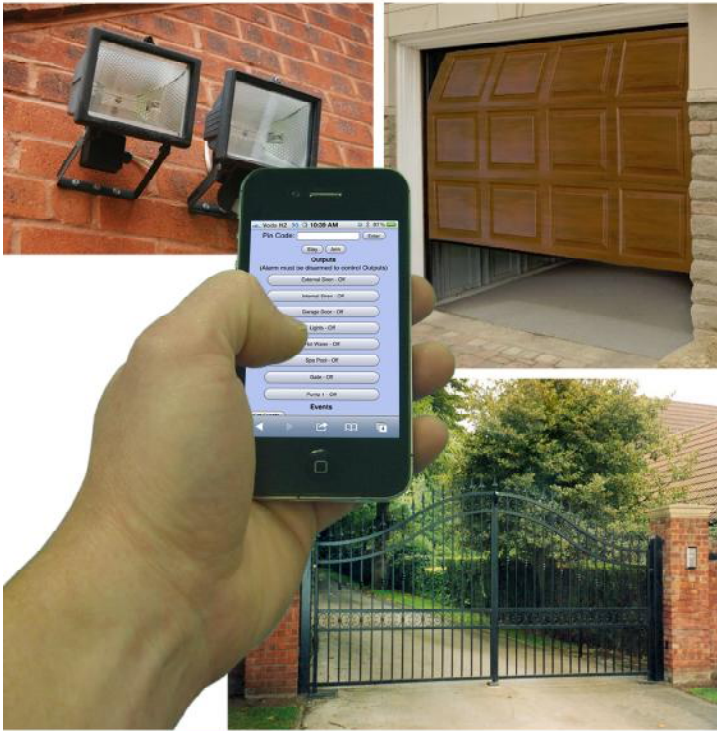

# The future is here!

“Fibre to the Door” is rolling out nationwide. High speed internet is here now! Unleash the full potential of your Elite-S with the exciting new IP-Module. Using the Arrowhead IP-Module and the direct connect IP-Loom you can customise your security system to fit your lifestyle.

IP-MODULE

Use your smart phone or desktop PC as a virtual online terminal to:

- View and control Arm status
- Operate doors and gates
- Turn on & off lights, heating and many more home automation options.
- View recent events, great for knowing a family member has made it home safe or when they left and armed the alarm system.
- The IP-Module will also allow you to have your alarm system monitored through the internet for super fast and reliable communication to a monitoring station.