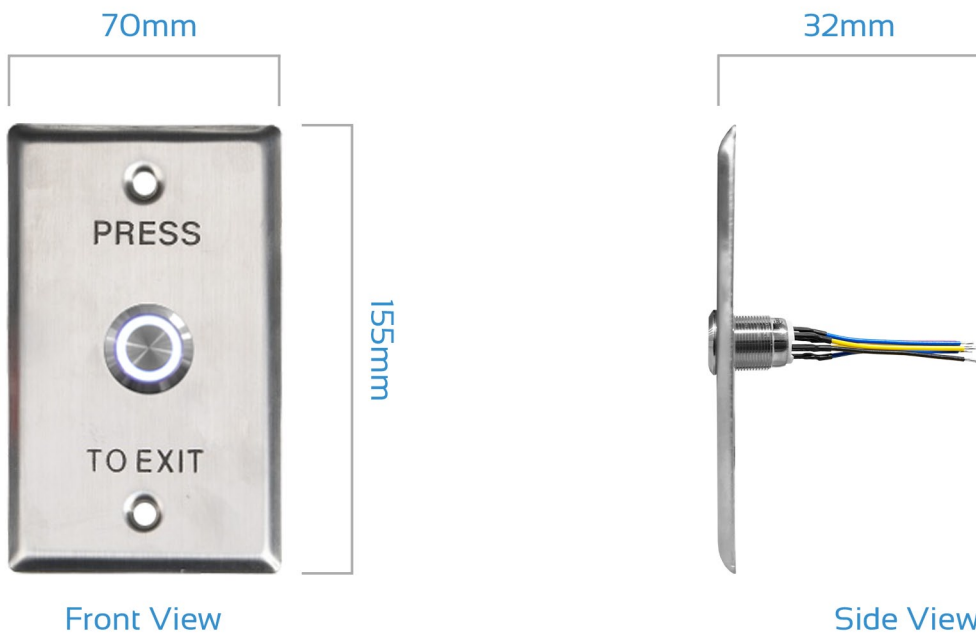

## Features

- Stainless Steel Flush Mount
- Outdoor Ready IP65
- Isolated Contacts: NO & NC
- Perfect for Pedestrian Gates
- Easy Installation

### WEL 1911

Specifications:	
Max Current	12 or 24V/DC
Min Current	5mA
Resistance	$\leq 50 \text{ m}\Omega$
Insulation resistance	$> 100 \text{ M}\Omega$
Contacts	1 x NO and 1 x NC (isolated)
IP Rating	65
Electric Life	50,000 cycles
Mechanical Life	1m cycles
Illuminated Push Button	✓
Dimensions	W70 x H115 x D32mm

## WEL 1911 Dimensions

Front View

Side View