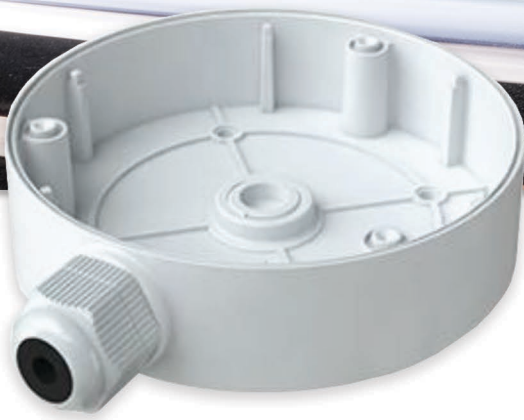

Camera Junction Box

TVT-YXH0206

Wall & ceiling mount suitable for the TVT-PTZ-MINI

TVT®

Compatible with
TVT-PTZ-MINI

Features

- Aluminum alloy material with surface spray treatment
- Clean and simple cable collection zone for tidy install
- Outlets in the bottom & sides
- Can either be ceiling or wall mounted
- Outdoor ready (IP66)

Proudly supplied by

Arrowhead
Alarm Products

Material	Aluminum alloy
Colour	White
Protection Grade	IP66
Packaging Dimensions	423 x 230 x 320mm
Product Dimensions	ø131 x 33mm
Load Bearing	The wall must be strong enough to withstand at least 3 times the weight of the camera & conjunction box
Net Weight	236g
Working Temperature	-40°C ~+ 60°C (-40°F ~+ 140°F)
Working Humidity	10% ~ 90%