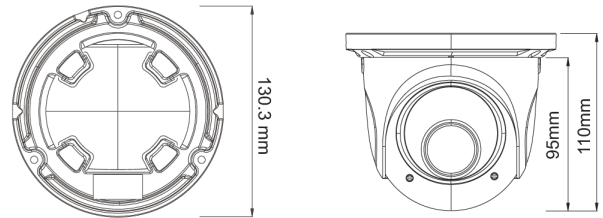

HD Camera

TVT-D2812TVI

2.0MP HD Dome Camera - 2.8 - 12mm Lens

TVT®

- Vandal Dome
- 1080P Real Time Image
- 20 ~ 30m Infrared Range
- IP66 For New Zealand Conditions
- 2 Year Return to Base Warranty

Compact Design

HDCCTV
Over Coax

SPECIFICATIONS

Model	TD-7525AE2L
Specifications	
Camera	
Image Sensor	1 / 2.9 "CMOS
Resolution	2MP
Image Size	1920 x 1080
Video Output	AHD / TVI / CVI / CVBS
Image System	PAL / NTSC
Electronic Shutter	Auto; 1 / 50s ~ 1 / 100000s (PAL); 1 / 60s ~ 1 / 100000s (NTSC)
IR Distance	20 ~ 30 m
Frame Rate	30fps(60Hz); 25fps (50Hz)
Min. Illumination	0 lux (IR ON)
Lens	2.8~12 mm
Lens Mount	D14
S / N Ratio	≥52dB (AGC OFF)
Ingress Protection	IP 66
Functions	
Function Control	OSD (COC Control)
Day & Night	ICR
Digital WDR	Yes
Digital NR	Yes
AGC	Yes
Auto White Balance	Yes
BLC	Yes
Defog	No
HLC	No
Sharpness	Yes
Image Setting	Yes
Defect Correction	Auto
Language	Chinese and English
Angle Adjustment	Pan: 0°~360°; Tilt: 0°~90°; Rotation: 0°~360°
Others	
Power Supply	DC12V (± 10%)
Power Consumption	IR OFF : < 1W; IR ON : < 4W
Working Environment	- 30 °C ~ 50 °C, 10 % ~ 90 % (relative humidity)
Dimensions (mm)	Φ130.3 x 110
Weight (net)	Approx. 0.65KG

DIMENSIONS

AVAILABLE ACCESSORIES