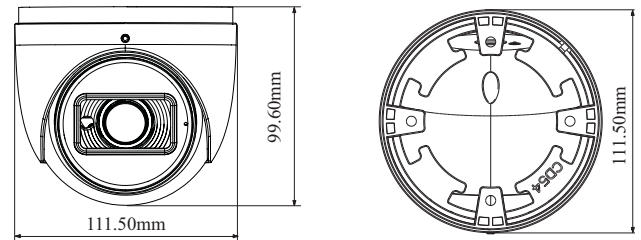

Video Output	No
Audio	1CH audio input; 1CH built-in MIC
Storage	Built-in micro SD card slot, up to 256GB
Reset	Yes
Others	
Power Supply	DC12V/PoE
Power Consumption	< 8.5W
Operating Environment	- 30 °C ~ 60 °C (-22°F~140°F);Humidity: less than 95 % (non-condensing)
Storage Environment	- 30 °C ~ 65°C (-22°F~149°F), Humidity: less than 95 % (non-condensing)
Dimensions (mm)	Ø 111.5 × 99.6
Weight (net)	Approx. 0.65KG
Installation	Ceiling mounting; Wall mounting
Certificate	CE, FCC
Environmental Protection	Complies with Directive EU RoHS, WEEE(2012/19/EU), directive 94/62/EC and REACH(EC1907/2006)

DIMENSIONS