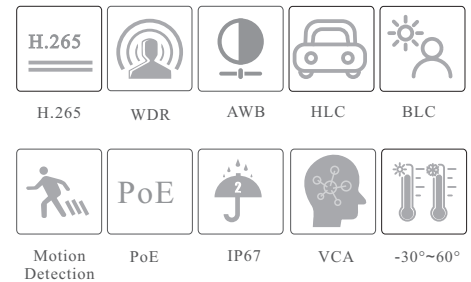

CAMERA

TD-9565S4

6MP IR Water-proof Turret Network Camera

- H.265+ /H.265 /H.264+/H.264/MJPEG coding
- Starlight
- Max.resolution:6MP (3072 × 2048)
- ICR auto switch, true day / night vision
- 3D DNR, WDR, HLC, BLC, smart IR, etc.
- ROI coding
- 30~50m IR night view distance
- Built-in micro SD card slot, up to 256GB
- DC12V/PoE power supply
- IP 67 ingress protection
- Support three streams
- Support remote monitoring by smart phones& tablet PCs with iOS and Android OS
- Intelligent analytics