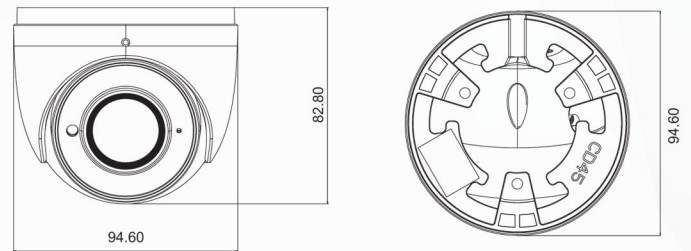

Others	
Power Supply	DC12V/PoE
Power Consumption	< 5W
Operating Environment	- 30 °C ~ 60 °C (-22°F~140°F) Humidity: less than 95 % (non-condensing)
Dimensions (mm)	Φ 94.6 × 82.8
Weight (net)	Approx. 0.45KG
Installation	Ceiling mounting; Wall mounting

DIMENSIONS