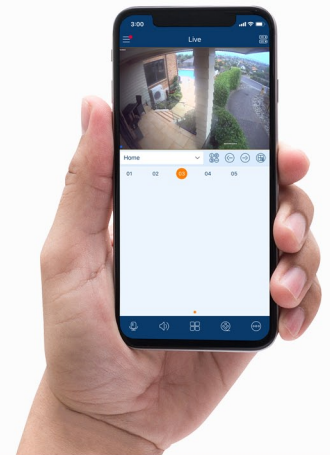

SuperCam Plus