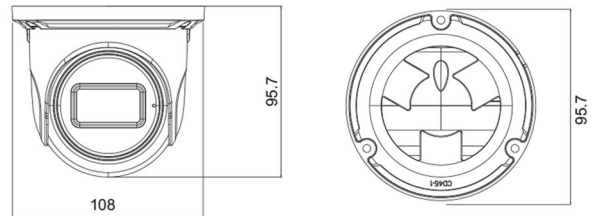

Video Output	No
Audio	1CH audio input; 1CH built-in MIC
Storage	Built-in micro SD card slot, up to 256GB
Reset	Yes
Others	
Power Supply	DC12V/PoE
Power Consumption	< 5.5W
Operating Environment	- 30 °C ~ 60 °C (-22°F~140°F);Humidity: less than 95 % (non-condensing)
Storage Environment	- 30 °C ~ 65°C (-22°F~149°F), Humidity: less than 95 % (non-condensing)
Dimensions (mm)	Ø 95.7 × 108
Weight (net)	Approx. 0.46KG
Installation	Ceiling mounting(Wall mounting available with the junction box and bracket)
Certificate	CE, FCC
Environmental Protection	Complies with Directive EU RoHS, WEEE(2012/19/EU) , directive 94/62/EC and REACH(EC1907/2006)

DIMENSIONS