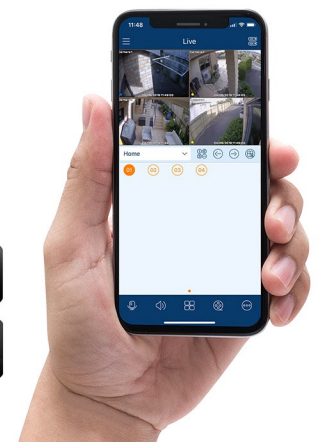

SuperCam Plus