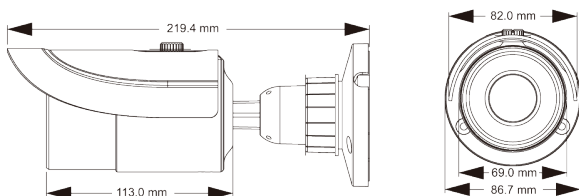

## 4 MP Network IR Water-proof Bullet Camera

### Features

- 4MP ( 2592 × 1520 ) H.265 coding
- Max. resolution: 2592 × 1520
- ICR auto switch, true day / night
- 20 ~ 30m IR night view distance
- 3D DNR, digital WDR
- Support smart alarm such as video exception, line crossing, intrusion, etc.
- Electrical zoom camera optional
- ROI coding
- Support PoE power supply
- Support smart phone, iPad, remote monitoring
- Support P2P
- IP66 ingress protection
- Support three streams

### Dimensions