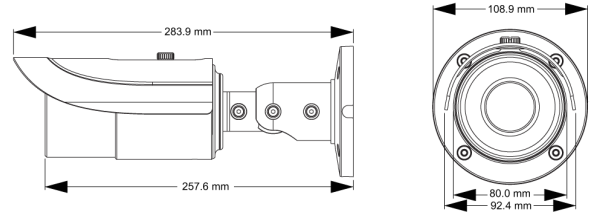

HD Camera

TVT-B2812TVI

2.8 - 12mm 1080P Waterproof Bullet TVI Camera

TVT[®]

- 2.8 - 12mm Varifocal Lens
- 1080P Real Time Image
- 30 - 50m Infrared Range
- IP66 For New Zealand Conditions
- 2 Year Return to Base Warranty

HD CCTV
Over Coax

SPECIFICATIONS

Model	TVT-B2812TVI
Specifications	
Camera	
Image Sensor	1 / 2.9 "CMOS
Resolution	2MP
Image Size	1920 x 1080
Video Output	AHD / TVI / CVI / CVBS
Image System	PAL / NTSC
Electronic Shutter	Auto; 1 / 50s ~ 1 / 100000s (PAL); 1 / 60s ~ 1 / 100000s (NTSC)
IR Distance	30 ~ 50 m
Frame Rate	30fps(60Hz); 25fps (50Hz)
Min. Illumination	0 lux (IR ON)
Lens	2.8~12mm
Lens Mount	D14
S / N Ratio	≥52dB (AGC OFF)
Ingress Protection	IP 66
Functions	
Function Control	OSD (COC Control)
Day & Night	ICR
Digital WDR	Yes
2D/3D NR	Yes
AGC	Yes
Auto White Balance	Yes
BLC	Yes
Defog	No
HLC	No
Sharpness	Yes
Image Setting	Yes
Defect Correction	Auto
Language	Chinese and English
Angle Adjustment	Pan: 0°~360°; Tilt: 0°~90°; Rotation: 0°~360°
Others	
Power Supply	DC12V (± 10%)
Power Consumption	IR OFF : < 1W; IR ON : < 5W
Working Environment	- 30 °C ~ 50 °C, 10 % ~ 90 % (relative humidity)
Dimensions (mm)	Φ 108.9 x 283.9
Weight (net)	Approx. 1.03KG

DIMENSIONS

AVAILABLE ACCESSORIES