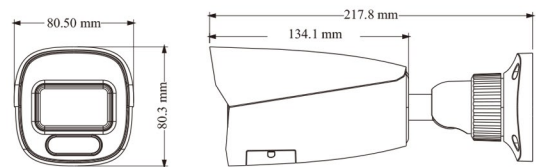

|                          |  |            |            |           |
|--------------------------|--|------------|------------|-----------|
| Security                 | Video encryption, firmware encryption, configuration encryption, illegal login lock, IP address filtering, 802.1x authentication, basic and digest authentication for HTTP |            |            |           |
| <b>DORI Distance</b>     |  |            |            |           |
| Lens                     | Detect   | Observe    | Recognize  | Identify  |
| 2.8mm                    | 69m(226ft)   | 28m(92ft)  | 14m(46ft)  | 7m(23ft)  |
| 3.6mm                    | 105m(344ft)  | 42m(138ft) | 21m(69ft)  | 10m(33ft) |
| 2.8~12mm(W)              | 66m(218ft)   | 27m(87ft)  | 13m(44ft)  | 7m(23ft)  |
| 2.8~12mm(T)              | 204m(669ft)  | 82m(269ft) | 41m(135ft) | 20m(66ft) |
| <b>Others</b>            |  |            |            |           |
| Power Supply             | DC12V/PoE  |            |            |           |
| Power Consumption        | <9.5W  |            |            |           |
| Storage Conditions       | - 30 °C ~ 65 °C (-22°F~149°F), Humidity: less than 95 % (non-condensing)   |            |            |           |
| Operating Conditions     | - 30 °C ~ 60 °C (-22°F~140°F), Humidity: less than 95 % (non-condensing)   |            |            |           |
| Dimensions ( mm )        | 217.8 × 80.5 × 80.3  |            |            |           |
| Weight ( net )           | Approx. 0.68KG   |            |            |           |
| Installation             | Ceiling mounting; wall mounting  |            |            |           |
| Certificate              | CE, FCC  |            |            |           |
| Environmental Protection | Complies with Directive EU RoHS, WEEE(2012/19/EU), directive 94/62/EC and REACH(EC1907/2006)   |            |            |           |

## DIMENSIONS