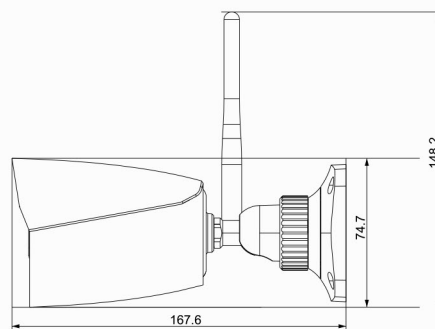

# Network Camera

TVT-B2.8POE-Wifi

4MP IP Bullet Camera with built-in **Wifi**

**Arrowhead**  
Alarm Products

- Built-in Wifi
- Max Resolution 4MP (2560 x 1440)
- ICR Auto Switch, True Day / Night Vision
- 3D DNR, True WDR, HLC, BLC and ROI Coding
- 20~30m IR Night View Distance
- Built-in Micro SD Card Slot, up to 128GB
- 12V DC PoE Power Supply
- Outdoor Ready IP67
- Intelligent Analytics
- Smartphone Ready iOS & Android OS

## DIMENSIONS