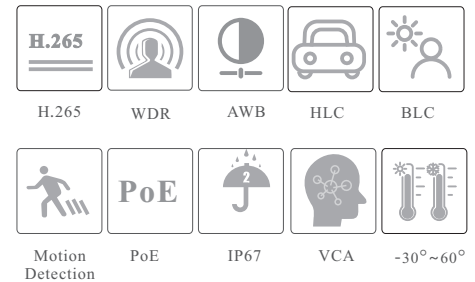

CAMERA

## 6MP IR Water-proof Bullet Network Camera

- H.265+ /H.265 /H.264+/H.264/MJPEG coding
- Starlight
- Max.resolution: 6MP (3072 × 2048)
- ICR auto switch, true day / night vision
- 3D DNR, WDR, HLC, BLC, smart IR, etc.
- ROI coding
- 30~50m IR night view distance
- Built-in micro SD card slot, up to 256GB
- DC12V/PoE power supply
- IP 67 ingress protection
- Support three streams
- Support remote monitoring by smart phones& tablet PCs with iOS and Android OS
- Intelligent analytics

Smart Event	Video Exception (scene change, video blur and video cast detection), line crossing detection, region intrusion detection, abandoned/missing object detection
General Function	Watermark, IP address filtering, video mask, heartbeat, illegal login lock, corridor pattern
PoE	Yes
IR Distance	30 ~ 50 m
Ingress Protection	IP67
<b>Others</b>	
Power Supply	DC12V/PoE
Power Consumption	< 8.5W
Operating Environment	- 30 °C ~ 60 °C (-22°F~140°F); Humidity: less than 95 % (non-condensing)
Storage Environment	- 30 °C ~ 65 °C (-22°F~149°F), Humidity: less than 95 % (non-condensing)
Dimensions ( mm )	217.8 × 80.5 × 80.3
Weight ( net )	Approx. 0.66KG
Installation	Ceiling mounting; Wall mounting
Certificate	CE, FCC
Environmental Protection	Complies with Directive EU RoHS, WEEE(2012/19/EU), directive 94/62/EC and REACH(EC1907/2006)