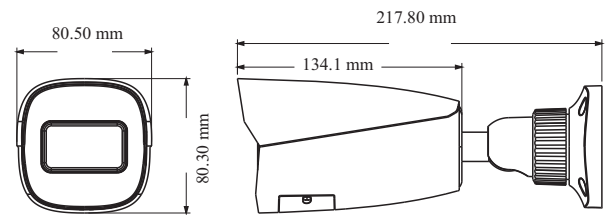

Smart Event	Video Exception (scene change, video blur and video cast detection), line crossing detection, region intrusion detection, abandoned/missing object detection
General Function	Watermark, IP address filtering, video mask, heartbeat, illegal login lock, corridor pattern
PoE	Yes
IR Distance	30 ~ 50 m
Ingress Protection	IP67
Others	
Power Supply	DC12V/PoE
Power Consumption	< 8.5W
Operating Environment	- 30 °C ~ 60 °C (-22°F~140°F); Humidity: less than 95 % (non-condensing)
Storage Environment	- 30 °C ~ 65 °C (-22°F~149°F), Humidity: less than 95 % (non-condensing)
Dimensions (mm)	217.8 × 80.5 × 80.3
Weight (net)	Approx. 0.66KG
Installation	Ceiling mounting; Wall mounting
Certificate	CE, FCC
Environmental Protection	Complies with Directive EU RoHS, WEEE(2012/19/EU), directive 94/62/EC and REACH(EC1907/2006)

DIMENSIONS