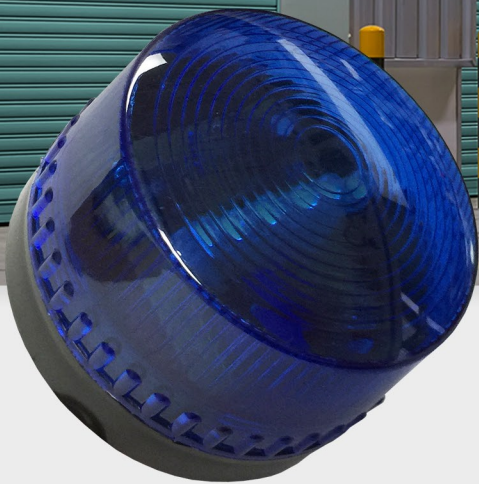

Indoor Strobe & Siren

SPL-50B

Multi-purpose blue surface mount 12V/DC

Dimensions

Specifications

- 12V / DC 100mA
- Surface mount installation
- Volume rating: 85dB
- Colour: blue
- Discrete design
- Strobe source: 6 LED's