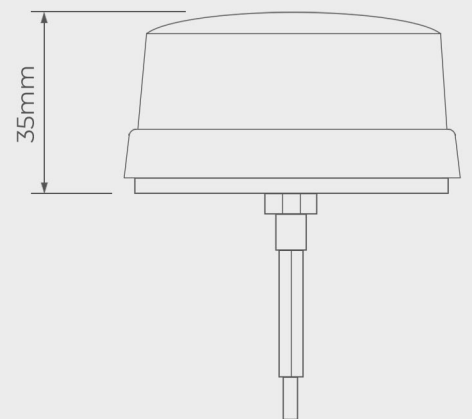

Indoor Strobe & Siren

SPL-50B

Multi-purpose blue surface mount 12V/DC

Dimensions

Specifications

- 12V / DC 100mA
- Surface mount installation
- Volume rating: 85dB
- Colour: blue
- Discrete design
- Strobe source: 6 LED's