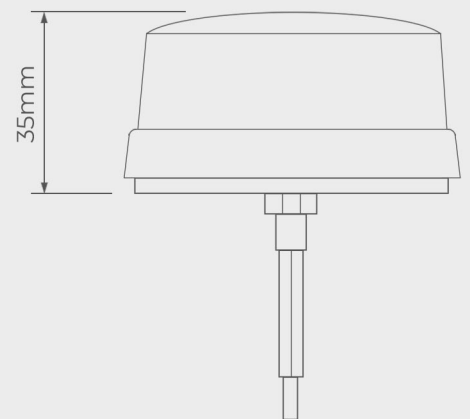

Indoor Strobe & Siren

SPL-50

Multi-purpose red surface mount 12V/DC

Dimensions

Specifications

- 12V / DC 100mA
- Surface mount installation
- Volume rating: 85dB
- Colour: red
- Discrete design
- Strobe source: 6 LED's