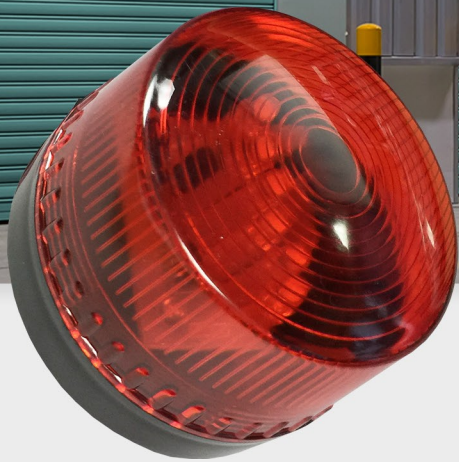

Indoor Strobe & Siren

SPL-50

Multi-purpose red surface mount 12V/DC

Dimensions

Specifications

- 12V / DC 100mA
- Surface mount installation
- Volume rating: 85dB
- Colour: red
- Discrete design
- Strobe source: 6 LED's