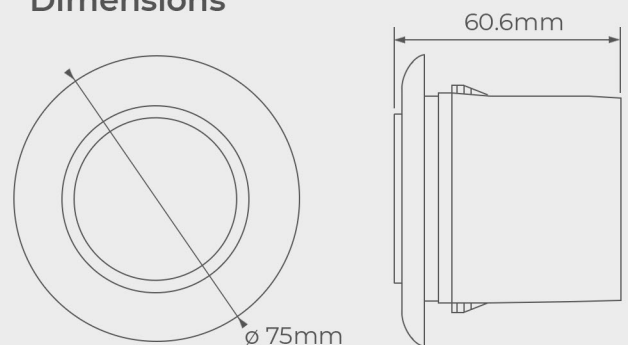

Indoor Audible Alarm

PS209-R

Flush mount 12V/DC piezo for domestic use

Specifications

- 12V / DC 150mA
- Flush mount installation, low profile
- Volume rating: 114dB
- Hole cut-out \varnothing 54mm
- Colour: white
- Discrete design
- Compatible with EliteControl systems

Dimensions

2 Year **Warranty**