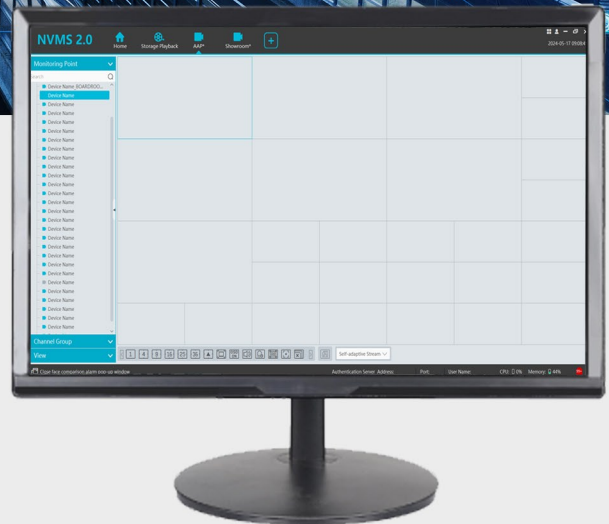

CCTV Monitor

MONITOR

23.8" monitor, perfect for CCTV applications

Features

- Perfect for CCTV applications
- Includes bracket and can be wall-hung
- VGA & HDMI
- Colour display (16.7m)
- Response time (5ms)
- Dimensions: (H)556.5 x (W)334.5mm without bracket

2 Year **Warranty**

Specifications

Model size	556.5(H) x 334.5(W)mm without bracket
Ratio	16:09:00
Density	0.0915(H) x 0.2747(W)mm
Pixel pitch	0.2747(H) x 0.2745(W)mm
Viewing area	530.98(H) x 300.46(W)mm
Display area	527.04(H) x 296.46(W)mm
Brightness (Typical values)	250cd/m ²
Contrast (Typical values)	20000000:1 (Dynamic)
Viewing Angle (H/V)	160/170
Response time	5ms
Recommended resolution	1920 x 1080
Color display	16.7M
Interface	VGA & HDMI
Power	External DC power supply
Consumed power	Working: 19W (Typical values) Standby: <0.5W
Plug and play	Supported
User control	Automatically adjust/Power switch
OSD language	Optional
Speaker	Optional
Installation	Bracket, wall-hanging
Case colour	Black
Structure function	Bracket tilt -4° -14°
Haze	25%
Hard coating	3H
VESA Mounts	100 x 100mm