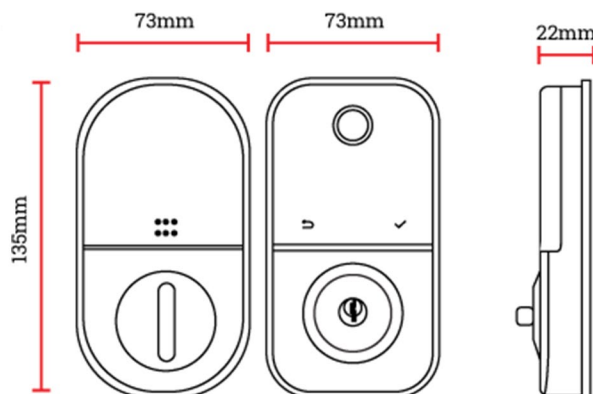

Fingerprint

Manual Key

Specifications

Material	Aluminium alloy
Colour	Black
IP Rating	IP55 (exterior assembly only)
Dimensions	135mm x 73mm x 22mm (front), 135mm x 73mm x 22mm (back)
Unlocking Methods	App, Fingerprint, PIN code, Card, Key
User Capacity	200 Fingerprint, 150 PIN code, 200 Card
Key Override	Yes (5 pin traditional key, LW4/C4 keyway)
Batteries	4 x AA alkaline (not supplied)
Battery Life	Up to 12 months, depending on usage
USB Back Up Power	USB-C port
Supplied Lock/Latch	LHL 60/70mm adjustable tubular deadbolt
Other Lock/Latch Options	Not applicable
Working Temperature	-25°C – 60°C
Working Humidity	0% – 95% RH
Door Thickness	35mm – 55mm
Suitable For	Wooden and metal doors

Dimensions

Diagrams are not to scale. Measurements are in millimeters (mm).

Smartphone Ready

TT LOCK

Available on the App Store

Get it on Google play