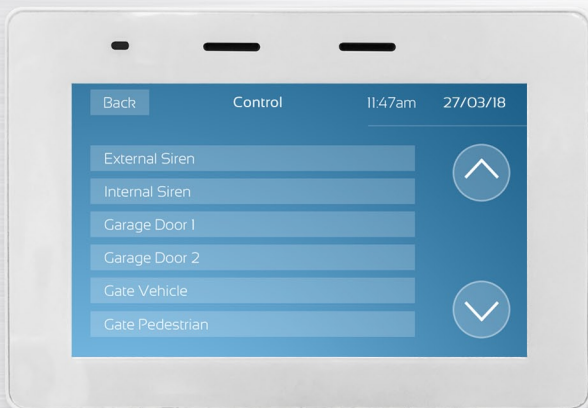

Touch Screen Keypad

KP-TOUCH-W

5" touch screen keypad for V9 security & control systems

ESL, Elite S & Elite S LITE

User Friendly

New Zealand Made

AAP 5 Year Warranty

On Board Micro SD Port

8 Built In Time Schedules

Intuitive Design

800 x 480px

Simplify Your Alarm

Intuitive user interface for smooth alarm operations, custom programming & review without the use of a manual. Select your own screen savers, backgrounds & home screen functions to suit your lifestyle

Keypad

Control Function

Screen Saver

EliteControl 

Side Profile

Functions & Features

- 5" touch display
- Sharp 800 x 480 pixels
- Intuitive graphic user interface
- SD port for custom background & screensaver images
- 1GB Micro SD Card Included
- Low profile design
- Dimensions - 140 x 96 x 14mm
- Simple surface mount installation
- Control up to 8 functions. These include garage doors, gates, lights, heating & more
- Also available in black (KP-TOUCH-B)