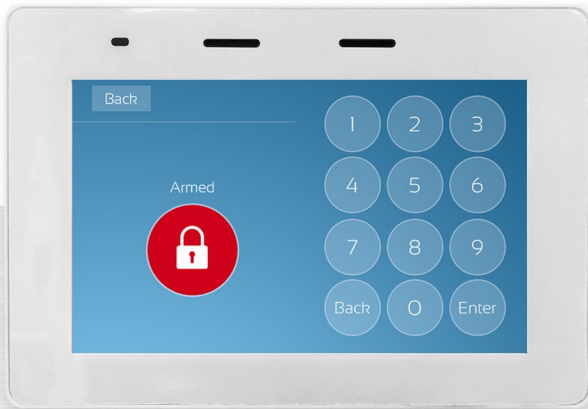

Touch Screen Keypad

KP-TOUCH-W

5" touch screen keypad for V9 security & control systems

ESL, Elite S & Elite S LITE

User Friendly

New Zealand Made

AAP 5 Year Warranty

On Board Micro SD Port

8 Built In Time Schedules

Intuitive Design

800 x 480px

Simplify Your Alarm

Intuitive user interface for smooth alarm operations, custom programming & review without the use of a manual. Select your own screen savers, backgrounds & home screen functions to suit your lifestyle

Keypad

Control Function

Screen Saver

EliteControl 

Side Profile

Functions & Features

- 5" touch display
- Sharp 800 x 480 pixels
- Intuitive graphic user interface
- SD port for custom background & screensaver images
- 1GB Micro SD Card Included
- Low profile design
- Dimensions - 140 x 96 x 14mm
- Simple surface mount installation
- Control up to 8 functions. These include garage doors, gates, lights, heating & more
- Also available in black (KP-TOUCH-B)