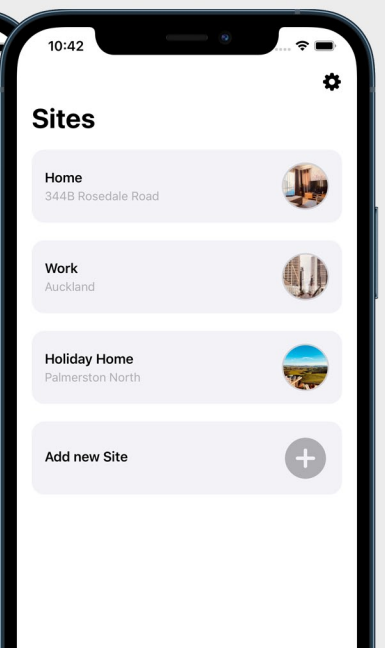

- Contact ID Monitoring
- Push notification alerts
- Apple or Android Compatible
- Proudly NZ Designed & Manufactured
- Select from more than 80 notification options
- Compatible with Crow Runner Control Panels
- Includes serial loom for remote programming
- Bank level encryption
- Intuitive security & control

Please note: the app for this device has paid subscription services

Alerts

Controls

Sensors

Sites

Intuitive security & control

Home

Arm, stay arm or disarm your alarm system from almost anywhere. EliteCloud provides a secure, bank level encrypted connection from almost any smart device to your home or business

5 Year **Warranty**

Sensors

Information from each sensor is sent to the cloud & displayed in real time on the EliteCloud app. Windows & doors show as open/closed, along with any movement of occupants or intruders

Control

Doors, gates, lights & more can be connected to the cloud and controlled from your smartphone. Allow staff, friends, family, couriers or customers access to your home, business or rented space from almost anywhere