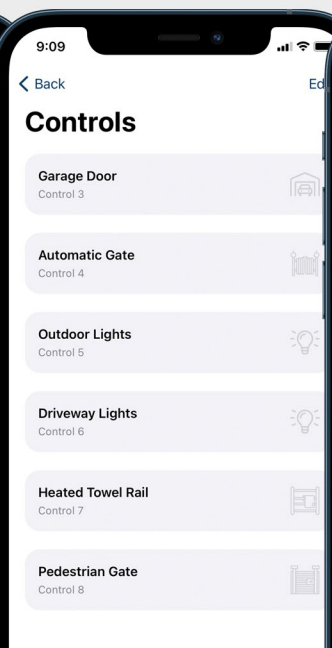

- Contact ID Monitoring
- Push notification alerts
- Apple or Android Compatible
- Proudly NZ Designed & Manufactured
- Select from more than 80 notification options
- Compatible with Crow Runner Control Panels
- Includes serial loom for remote programming
- Bank level encryption
- Intuitive security & control

Please note: the app for this device has paid subscription services

Alerts

Controls

Sensors

Sites

Intuitive security & control

Home

Arm, stay arm or disarm your alarm system from almost anywhere. EliteCloud provides a secure, bank level encrypted connection from almost any smart device to your home or business

5 Year **Warranty**

Sensors

Information from each sensor is sent to the cloud & displayed in real time on the EliteCloud app. Windows & doors show as open/closed, along with any movement of occupants or intruders

Control

Doors, gates, lights & more can be connected to the cloud and controlled from your smartphone. Allow staff, friends, family, couriers or customers access to your home, business or rented space from almost anywhere