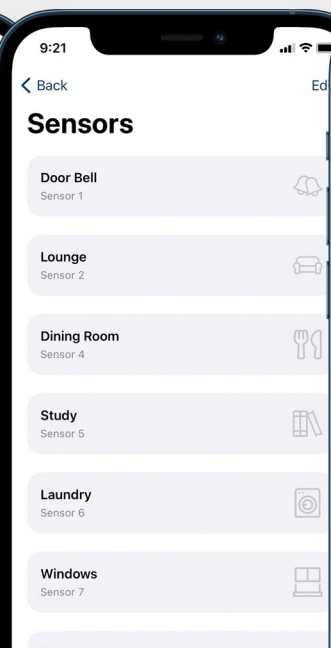

Please note: the app for this device has paid subscription services

Alerts

Controls

Sensors

Sites

Intuitive security & control

Home

Arm, stay arm or disarm your alarm system from almost anywhere. EliteCloud provides a secure, bank level encrypted connection from almost any smart device to your home or business

5 Year **Warranty**

Sensors

Information from each sensor is sent to the cloud & displayed in real time on the EliteCloud app. Windows & doors show as open/closed, along with any movement of occupants or intruders

Control

Doors, gates, lights & more can be connected to the cloud and controlled from your smartphone. Allow staff, friends, family, couriers or customers access to your home, business or rented space from almost anywhere