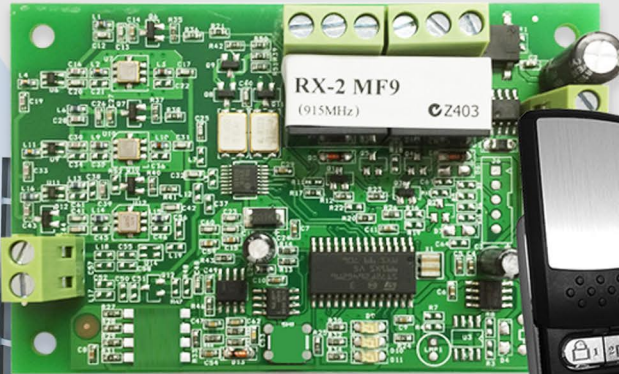

Garage & Gate Mate

Kit includes: 1 x RX-2 MF9 & 2 x RM-8006B

Arrowhead
Alarm Products

Gate control

Order Code: **Garage & Gate Mate**

Kit Includes: **1 x RX-2 MF9** - standalone 2 channel receiver (915Mhz only)
2 x RM-8006B - 4 button 915Mhz remote

Perfect to control your garage door or gate!

Garage door control