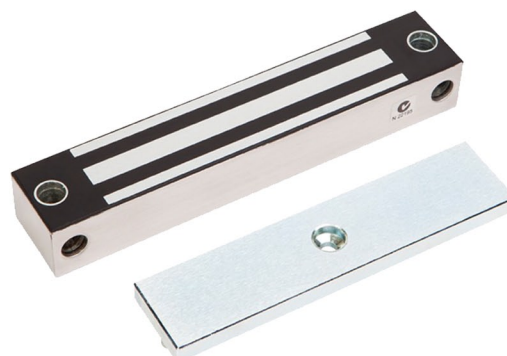

FSHAMZB4-LP

Z & L Bracket for Single
Magnetic Locks

Product Mounting Instructions

FSHAMZB4-LP

Compatible with:

FSHFEM3500M

FSHFEM4700FS-LSS