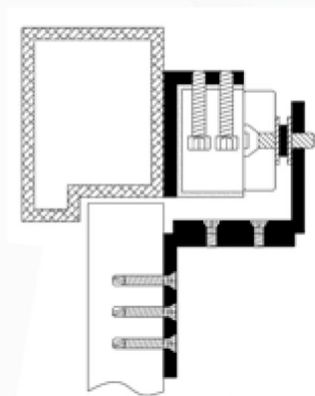

FSHAMZB4-LP

Z & L Bracket for Single
Magnetic Locks

Product Mounting Instructions

FSHAMZB4-LP

Compatible with:

FSHFEM3500M

FSHFEM4700FS-LSS