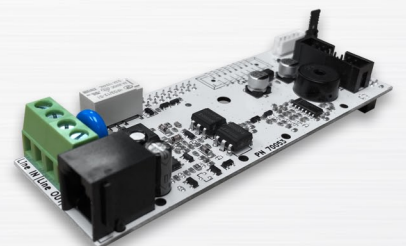

# Security & Control

5 Year **Warranty**

Features	Description
<b>Zones</b>	8 – Expandable to 16 with zone doubling – Wired or wireless
<b>Radio Zones</b>	Up to 16 – Uses the same zone slots detailed above
<b>Outputs</b>	4 – Expandable to 8 outputs with 'ESL OUTPUT'
<b>Outputs – 1 &amp; 2</b>	Monitored & programmable for 8 Ohm horn speakers
<b>Outputs – Protection</b>	1A auto resetting fuse for each of the 4 outputs
<b>Output – Clean Relay</b>	Output 4 is a clean relay contact for garage doors or gates
<b>Keypads</b>	Supports up to 8 keypads
<b>Keypad Bus</b>	Legacy bus – 2 x quick connect ports plus +, -, C, D terminals
<b>Keypads - Compatible</b>	KP-TOUCH, KP-ICON-OEM, KP-LCD ST7OEM, KP-LED OEMST, E16LEDKP, E16LED KP-C
<b>Wireless - Compatible</b>	TRX, FW2 & RX-16 compatible devices
<b>Areas</b>	2 areas, each with dedicated night arm
<b>Time Schedules</b>	8 time schedules for automatic operations or restrictions
<b>Users – Codes</b>	100 user codes for alarm or access control functions
<b>Users – Radio</b>	80 – Each radio user takes up 1 of the 100 user slots
<b>Software Package</b>	Free ULD16 upload/download package
<b>IP Integration</b>	Plug in network module for app or monitoring – ESL-2 APP POD
<b>Dialer</b>	Plug in dialer for land line monitoring or 3 <sup>rd</sup> party monitoring devices
<b>Battery Back Up</b>	Dynamic battery monitoring with low voltage disconnect
<b>Battery Charging</b>	250mA current limited SLA battery charging
<b>Power Supply</b>	1.5A switch mode PSU
<b>Tamper</b>	2K2 EOL or 0 resistance to ground (selectable)
<b>Keyswitch</b>	4K7 & 8K2 across tamper terminals. Programmable
<b>Panel Config</b>	Transferrable between all V9 panels with ULD16 software

EliteControl  Accessories

ESL-2 APP POD

Plug in network module for monitoring & smartphone app

KP-TOUCH

Intuitive touch screen interface

ESL-2 DIAL POD

Plug in dialer for land line monitoring or third party devices