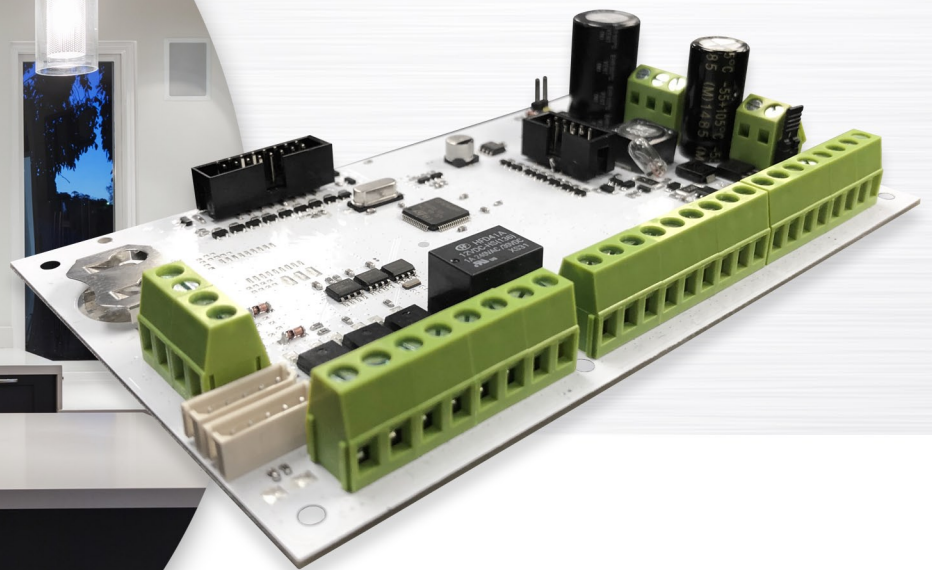

## ESL-2

Alarm, Access Control & Smartphone Integration

16 Zones

8 Outputs

8 Time Schedules

Touch Screen Integration

Plug In Smartphone Module

# Security & Control

5 Year **Warranty**

Features	Description
<b>Zones</b>	8 – Expandable to 16 with zone doubling – Wired or wireless
<b>Radio Zones</b>	Up to 16 – Uses the same zone slots detailed above
<b>Outputs</b>	4 – Expandable to 8 outputs with 'ESL OUTPUT'
<b>Outputs – 1 &amp; 2</b>	Monitored & programmable for 8 Ohm horn speakers
<b>Outputs – Protection</b>	1A auto resetting fuse for each of the 4 outputs
<b>Output – Clean Relay</b>	Output 4 is a clean relay contact for garage doors or gates
<b>Keypads</b>	Supports up to 8 keypads
<b>Keypad Bus</b>	Legacy bus – 2 x quick connect ports plus +, -, C, D terminals
<b>Keypads - Compatible</b>	KP-TOUCH, KP-ICON-OEM, KP-LCD ST7OEM, KP-LED OEMST, E16LEDKP, E16LED KP-C
<b>Wireless - Compatible</b>	TRX, FW2 & RX-16 compatible devices
<b>Areas</b>	2 areas, each with dedicated night arm
<b>Time Schedules</b>	8 time schedules for automatic operations or restrictions
<b>Users – Codes</b>	100 user codes for alarm or access control functions
<b>Users – Radio</b>	80 – Each radio user takes up 1 of the 100 user slots
<b>Software Package</b>	Free ULD16 upload/download package
<b>IP Integration</b>	Plug in network module for app or monitoring – ESL-2 APP POD
<b>Dialer</b>	Plug in dialer for land line monitoring or 3 <sup>rd</sup> party monitoring devices
<b>Battery Back Up</b>	Dynamic battery monitoring with low voltage disconnect
<b>Battery Charging</b>	250mA current limited SLA battery charging
<b>Power Supply</b>	1.5A switch mode PSU
<b>Tamper</b>	2K2 EOL or 0 resistance to ground (selectable)
<b>Keyswitch</b>	4K7 & 8K2 across tamper terminals. Programmable
<b>Panel Config</b>	Transferrable between all V9 panels with ULD16 software