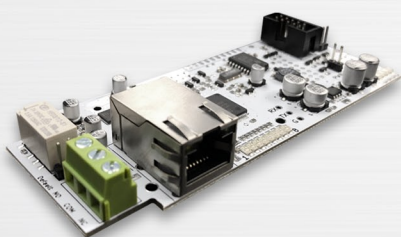

EliteControl Accessories

ESL-2 APP POD

Plug in network module for monitoring & smartphone app