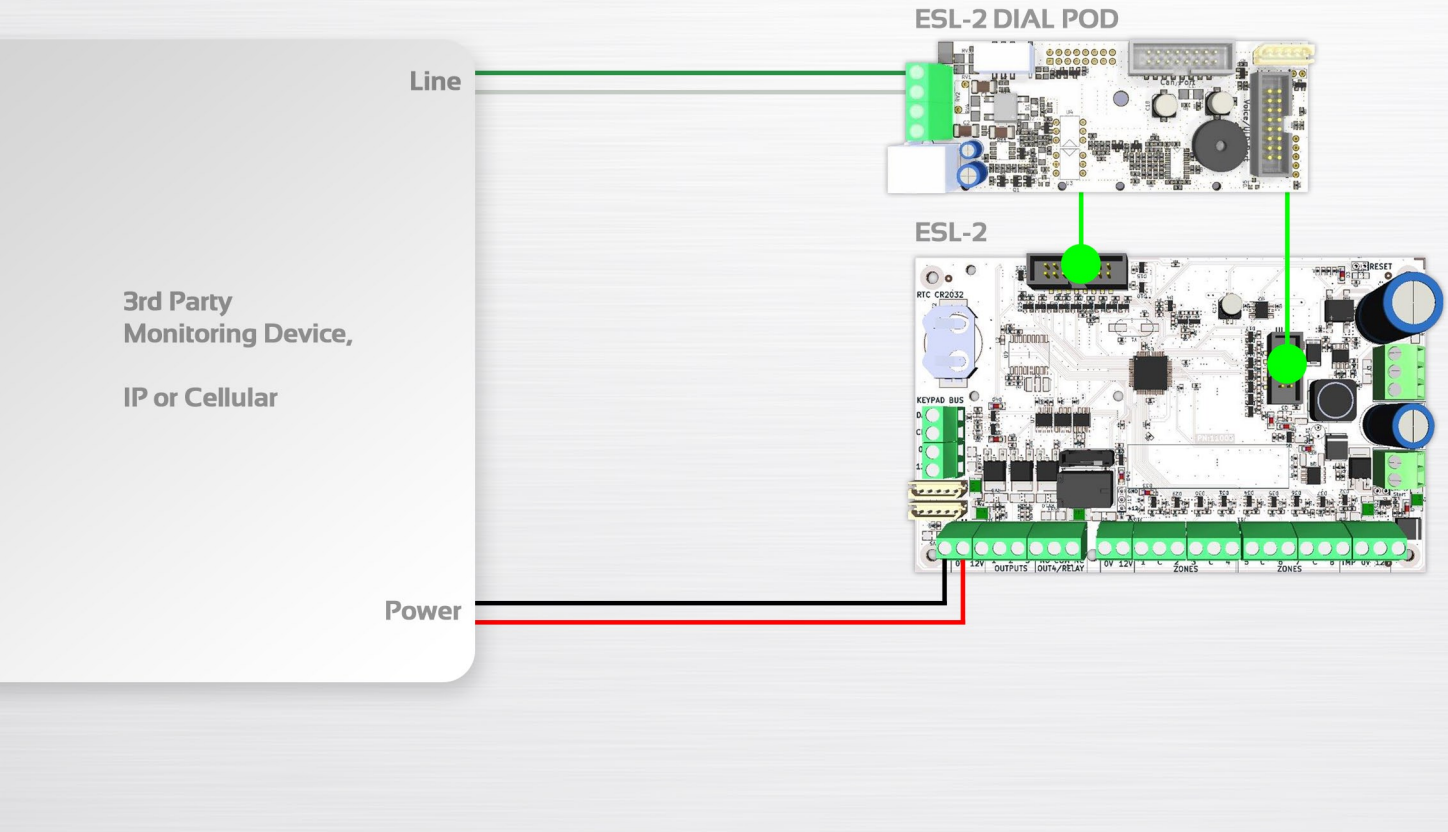

Land Line & 3rd Party Monitoring

ESL-2 DIAL POD

Plug in dialler module for ESL-2 security & control systems

Plug In

Land Line Monitoring

Built In DTMF Decoder

Supports 3rd Party Devices

Simple Installation & Connection

3rd Party Monitoring

5 Year **Warranty**

ESL-2 DIAL POD

Third Party Monitoring

This configuration will send contact ID information to a monitoring station, or text messages to your mobile phone, depending on the programming and 3rd party monitoring module you are using

ESL-2 DIAL POD

Land Line Monitoring

This configuration will call up to 8 numbers sequentially, sounding siren tones to the recipient down the phone line