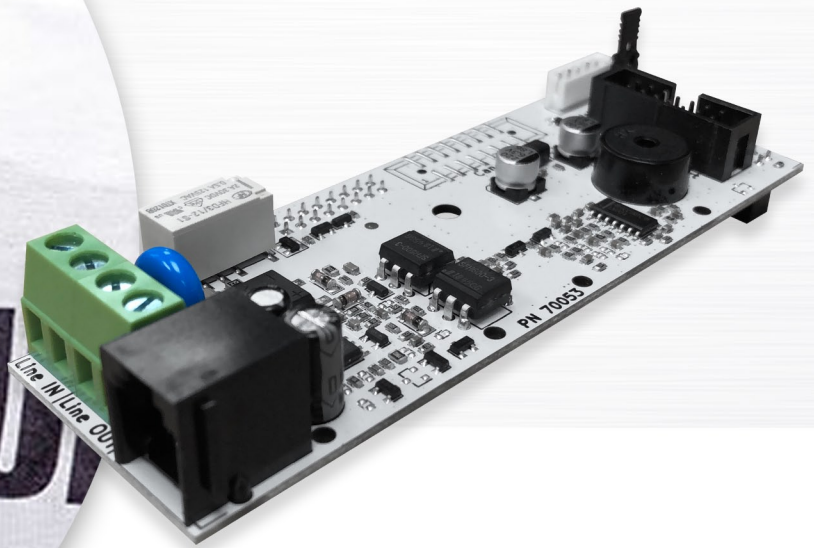

Land Line & 3rd Party Monitoring

ESL-2 DIAL POD

Plug in dialler module for ESL-2 security & control systems

Plug In

Land Line Monitoring

Built In DTMF Decoder

Supports 3rd Party Devices

Simple Installation & Connection

3rd Party Monitoring

5 Year **Warranty**

ESL-2 DIAL POD

Third Party Monitoring

This configuration will send contact ID information to a monitoring station, or text messages to your mobile phone, depending on the programming and 3rd party monitoring module you are using

ESL-2 DIAL POD

Land Line Monitoring

This configuration will call up to 8 numbers sequentially, sounding siren tones to the recipient down the phone line