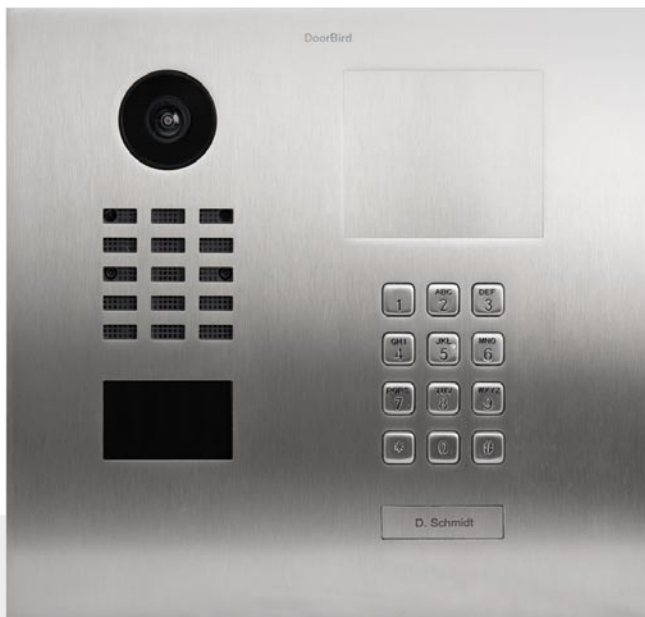

# DB-D2101KH

## IP Video Door Station

For residential & commercial properties with 1 call button

[www.aap.co.nz](http://www.aap.co.nz)

- Video & audio communication
- Smartphone & tablet compatible
- Free app for Apple & Android
- Motion sensor with 4D technology
- Designed & manufactured in Germany
- Store images for free
- Configurable access keypad

#### Automatic door buzzer

- For use in medical offices and office environments