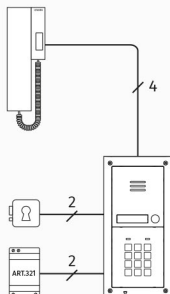

Audio Intercom with Keypad

AAP-4KC-1S

Surface mount outdoor gate station & handset

Arrowhead
Alarm Products

Features

- Call button with illuminated name tag
- Outdoor ready gate station
- Built-in relay for door control
- Surface mount ready
- 2 year warranty

Product Contents

- Surface mount gate station
- Indoor hand station
- DIN rail power supply

Indoor Station

Outdoor Station

Door Control

Power Supply