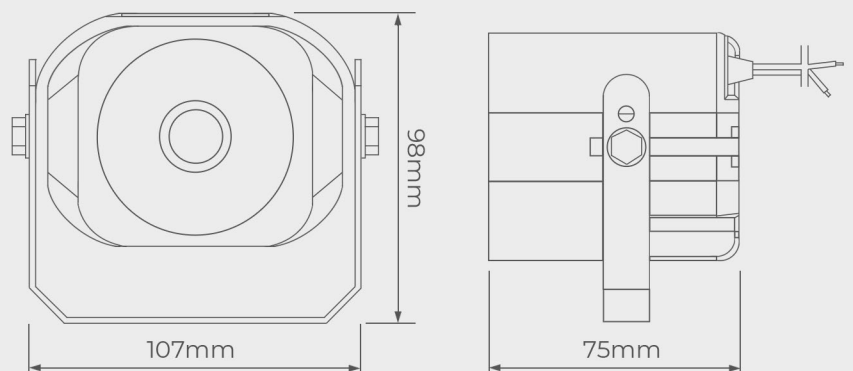

## Dimensions

## Specifications

- 12V / DC 1.2A
- Volume rating: 120dB
- Power: 20W
- One tone sound
- Wall mount installation (with bracket)
- High powered siren, suitable for outdoor & factory applications

2 Year **Warranty**